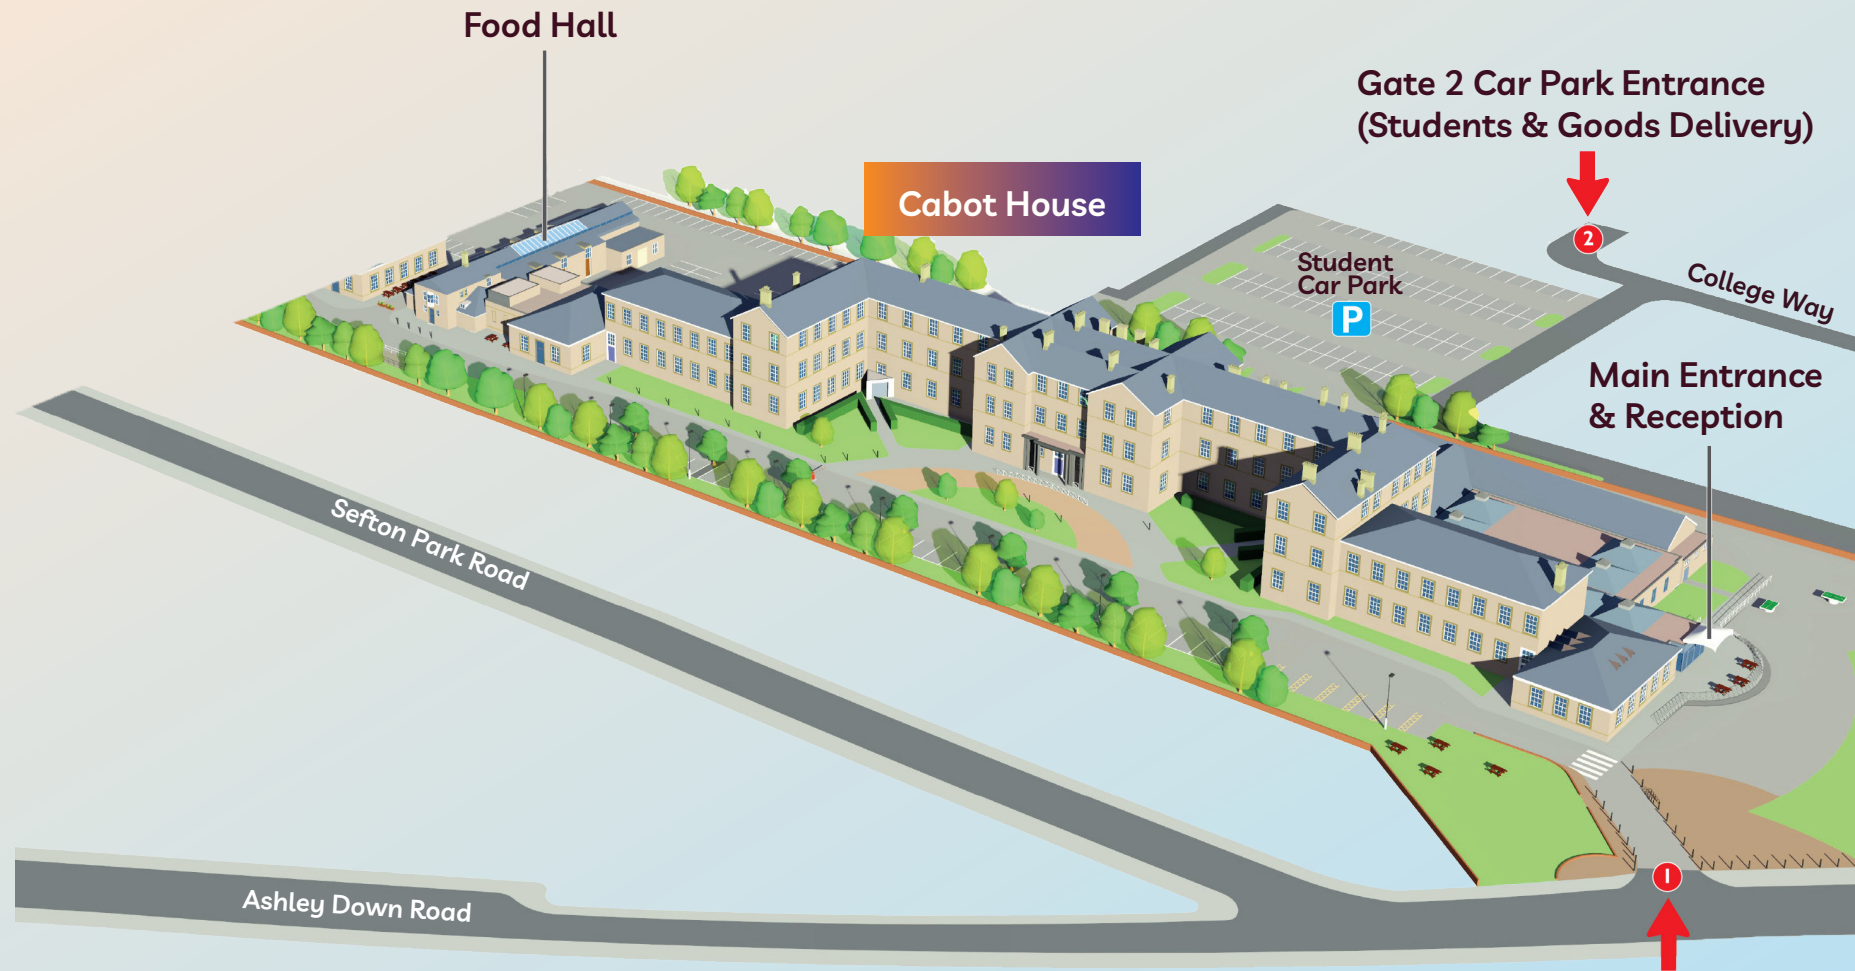

Ashley Down Centre

Address & Contact Details

Ashley Down Road, Bristol BS7 9BU
Tel : 0117 312 5000
Fax : 0117 312 5187
Minicom : 0117 312 5503
enquiries@cityofbristol.ac.uk